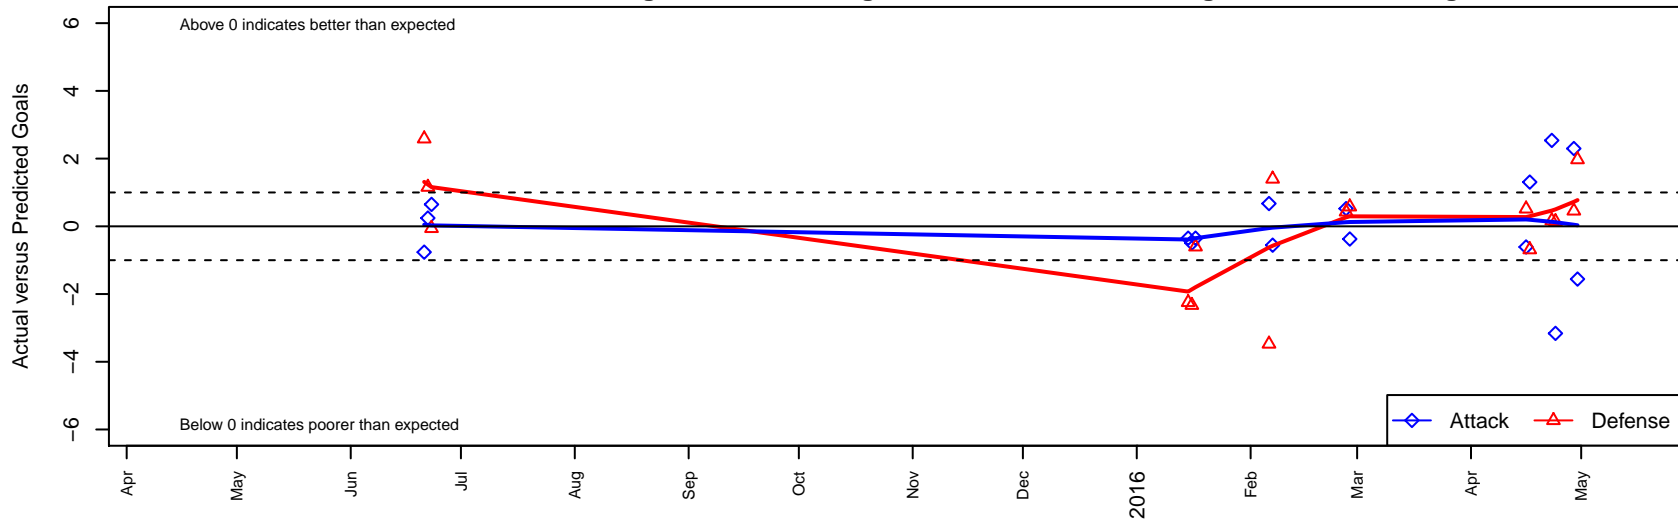

## CDA Sting –Unk G99

Coeur d'Alene Sting SC  
 Coeur d'Alene, ID  
 G99 total strength=1455  
 attack=13.06 defense=7.16  
 spr league = Spr PSPL–Inland U16  
 notes= Morales 2015

alt names used:  
 CDA Sting Girls 99–00  
 Sting Morales  
 STING MORALES  
 Sting Soccer Club Sting Girls 99–00

Venues played:  
 2015 US Club Regionals Super U15  
 2015 FWRL G99  
 2015 Spr PSPL–Inland U16

**CDA Sting –Unk G99**  
 Dots are actual minus expected GF (blue circles) and GA (red triangles).  
 Blue line is smoothed change in attack strength. Red is smoothed change in defense strength.

**attack and defense variance (black dot)  
relative to other teams  
and top 10 in region**

**attack and defense rating  
relative to others at age  
and all opponents in last 13 months**

**attack and defense rating  
relative to others at age  
and all opponents in last 13 months**

**Performance relative to 13 month average**

**Performance relative to 13 month average**

Distribution of opponents  
 Red = Lose zone, Blue = Win zone, Green = Even  
 Black line separates win/lose zones